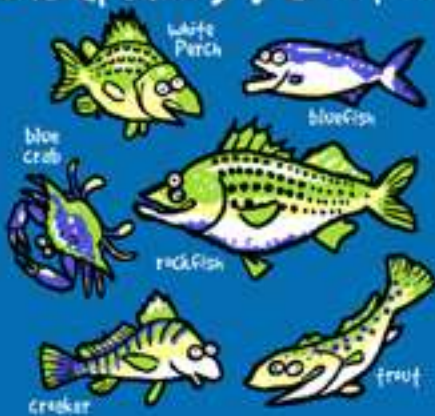

Front chest medallion prints with colorful creatures on an array of bright colors. Namedrops are always available in a variety of locations. Just ask!

Adult & Youth Sizes

Top of
the
Marlin
to you

Wanna
Mako
Something
of it?

A Tuna
Matata

Critters Series

Supply us with a list of critters native to your area and we'll come up with a best seller just for you.

Youth Sizes

Gull of
my dreams

Chesapeake Bay Critters

Smoky Mountain Critters